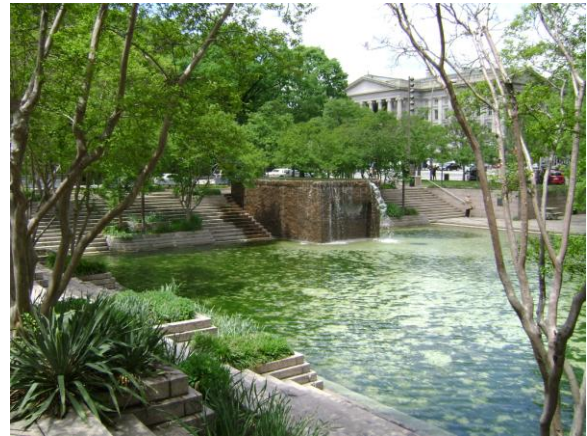

Pershing Park as the National World War I Memorial

Proposed by The AOI of D.C.

Aerial View of the Pershing Park Site

View of water feature at Pershing Park

Map showing location of Pershing Park

Southeast entrance to Pershing Park

White House Visitors' Center viewed from Pershing Park

Plaza outside the White House Visitors' Center

Pershing Park as the National World War I Memorial

Proposed by The AOI of D.C.

Pershing Park viewed from the White House Visitors' Center entrance

Simulated engraving of south facing wall as seen from the White House Visitors' Center

Statue of Gen. Pershing with interpretive inscriptions

Simulated engraving of south facing wall as seen from Pennsylvania Avenue